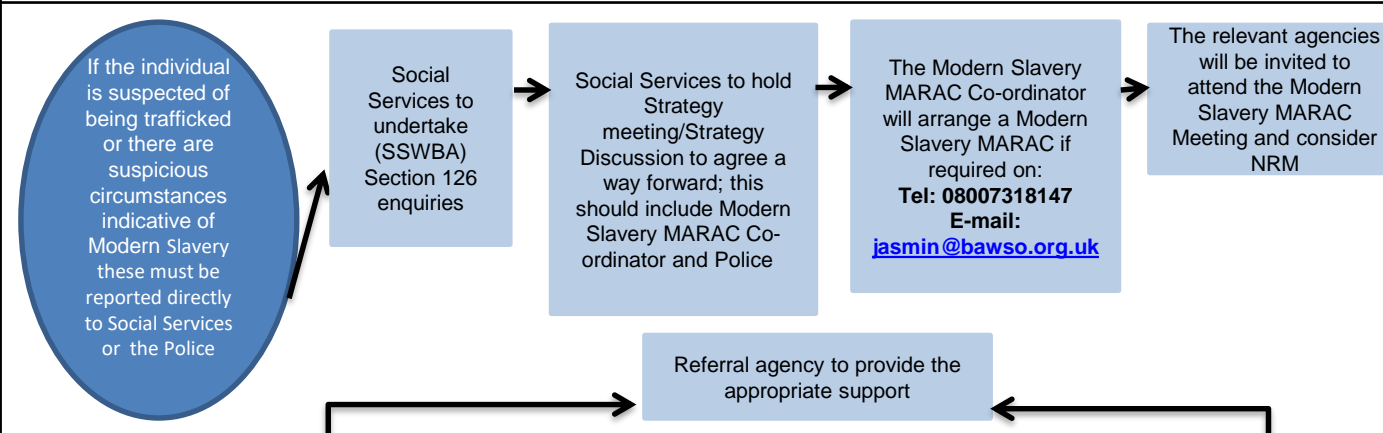

# Wales Modern Slavery Safeguarding Pathway

Version SC5/2020

**Emergency**

**First Responder Procedures**  
[www.gov.uk/guidance/report-modern-slavery-as-a-first-responder](http://www.gov.uk/guidance/report-modern-slavery-as-a-first-responder)  
**Wales Safeguarding Procedures**  
[www.safeguarding.wales](http://www.safeguarding.wales)

**Adult Non-emergency Referral**

Contact the **Modern Slavery Helpline** to report anything suspicious, seek assistance or seek advice:  
**Tel : 08000121700**

**Adult Modern Slavery MARAC**

Relevant agency to complete a National Referral Mechanism form required  
 Maintain contact with support provider.