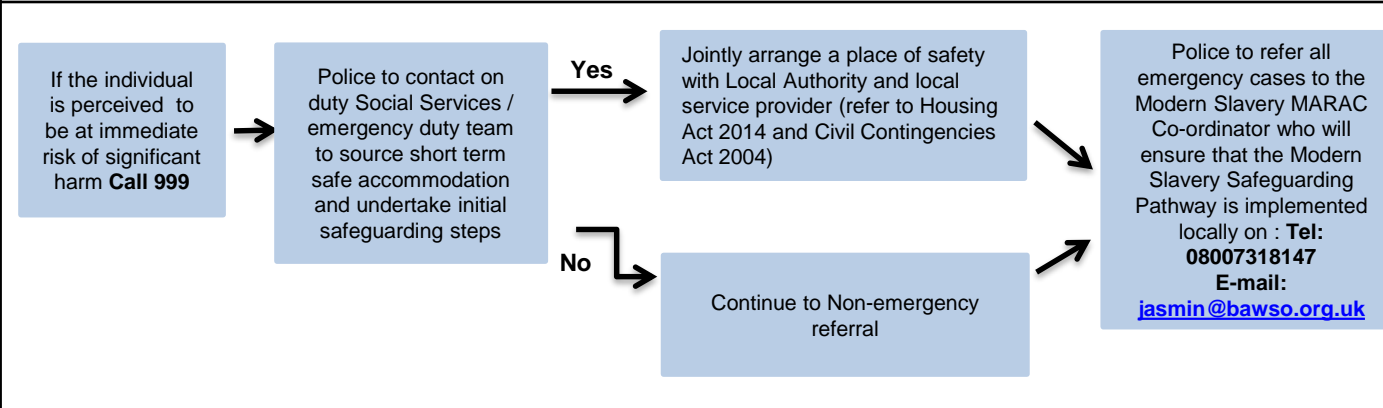

# Wales Modern Slavery Safeguarding Pathway

Version SC5/2020

**Emergency**

**First Responder Procedures**  
[www.gov.uk/guidance/report-modern-slavery-as-a-first-responder](http://www.gov.uk/guidance/report-modern-slavery-as-a-first-responder)  
**Wales Safeguarding Procedures**  
[www.safeguarding.wales](http://www.safeguarding.wales)

**Adult Non-emergency Referral**

Contact the **Modern Slavery Helpline** to report anything suspicious, seek assistance or seek advice:  
**Tel : 08000121700**

**Adult Modern Slavery MARAC**

Relevant agency to complete a National Referral Mechanism form required  
 Maintain contact with support provider.